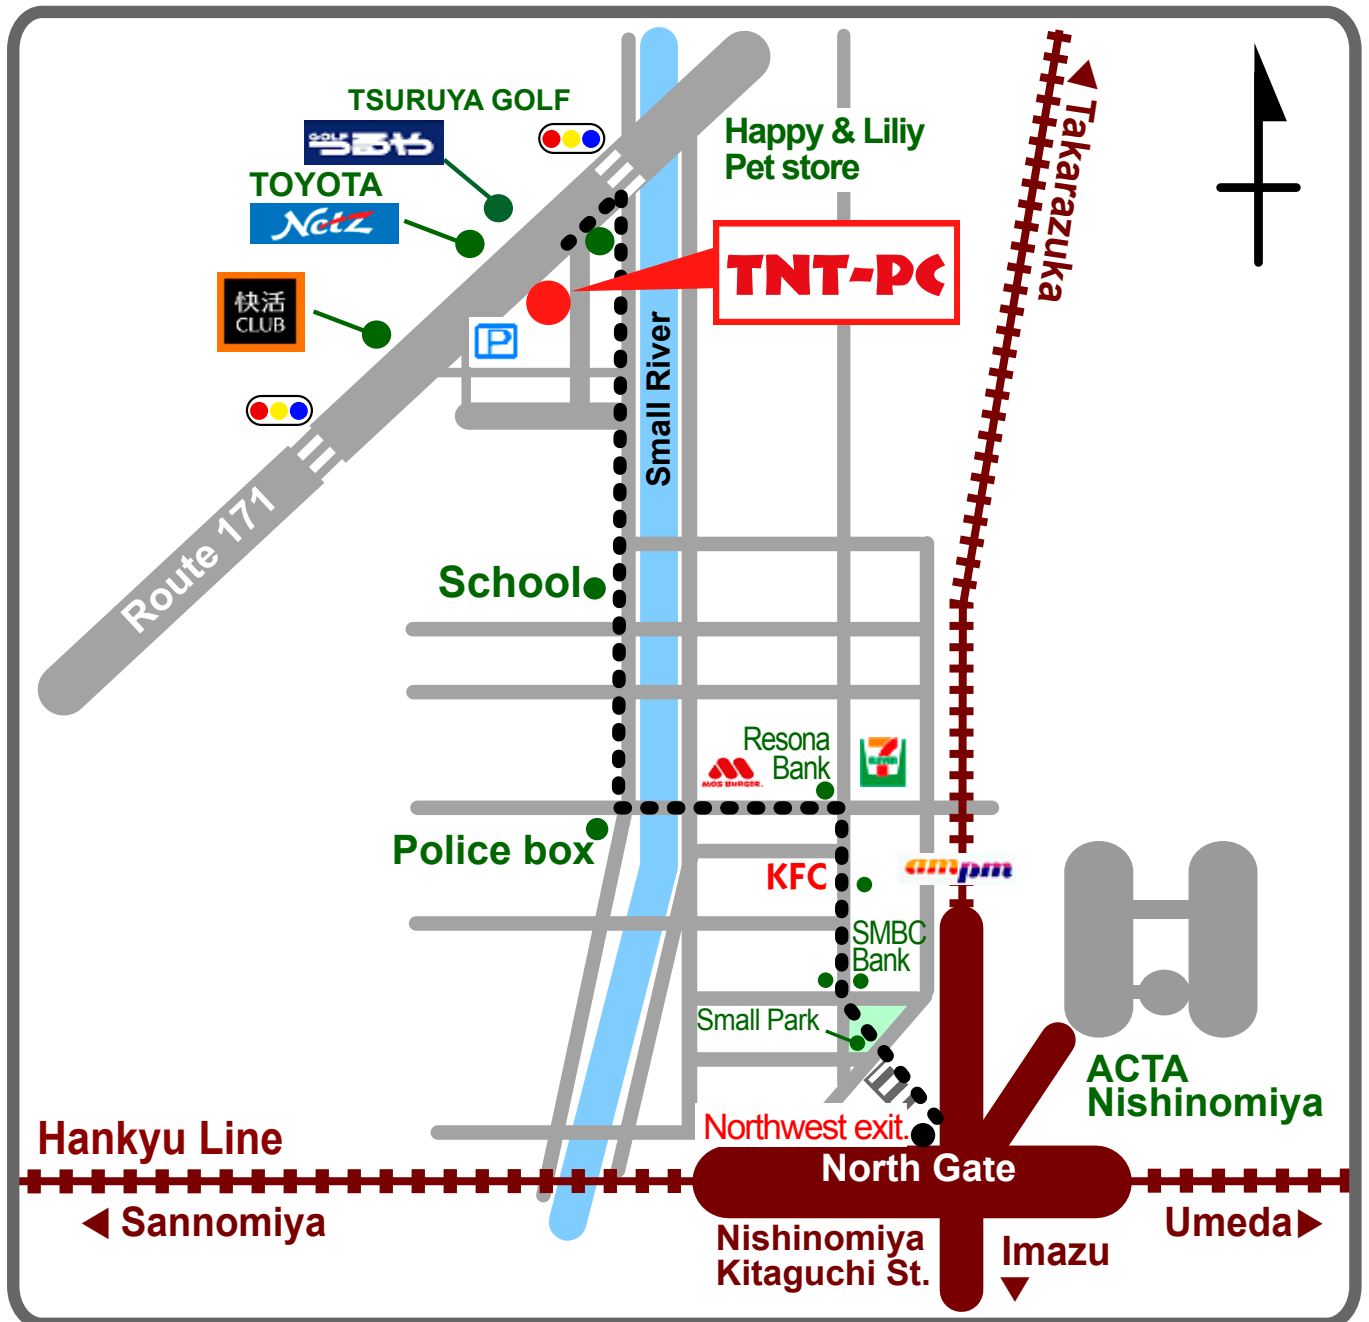

## Directions from - Hankyu Nishinomiya Kitaguchi station

Exit from the North gate and go down the flight of stairs on the **NorthWest exit**.

You will see a small park to your left.

Turn right on the street that Sumitomo Bank and KFC is on and walk up until you come to an intersection where 7-11 is on and proceed left until you come to a small river.

Walk along side the river for a while. You will come to a big street "Route 171", make a left walk a few meters. Total walk time is approx. 15min

For PC repair please bring the following items.

PC AC Adaptor Recovery CD Others ( )